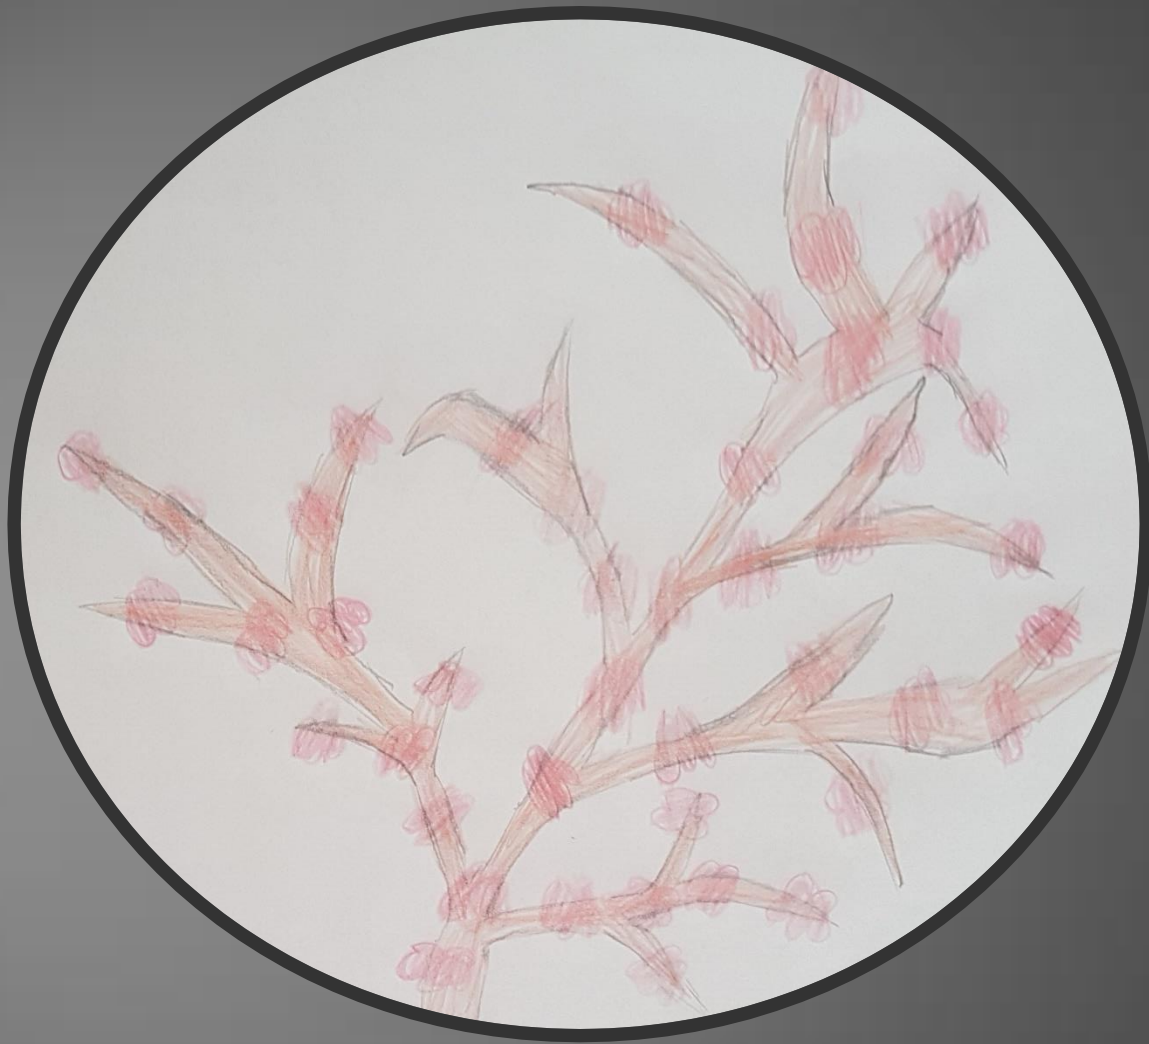

# Mon cerisier japonais

Les CM1-CM2

Charlotte

**Mylhan**

**Lorenzo**

# Pierre-Louis

**Victor**

Anais

Gabin

Garis

The top half of the image features a light pink background with numerous thin, vertical, darker pink lines of varying lengths and positions, creating a textured, grass-like or reed-like effect.